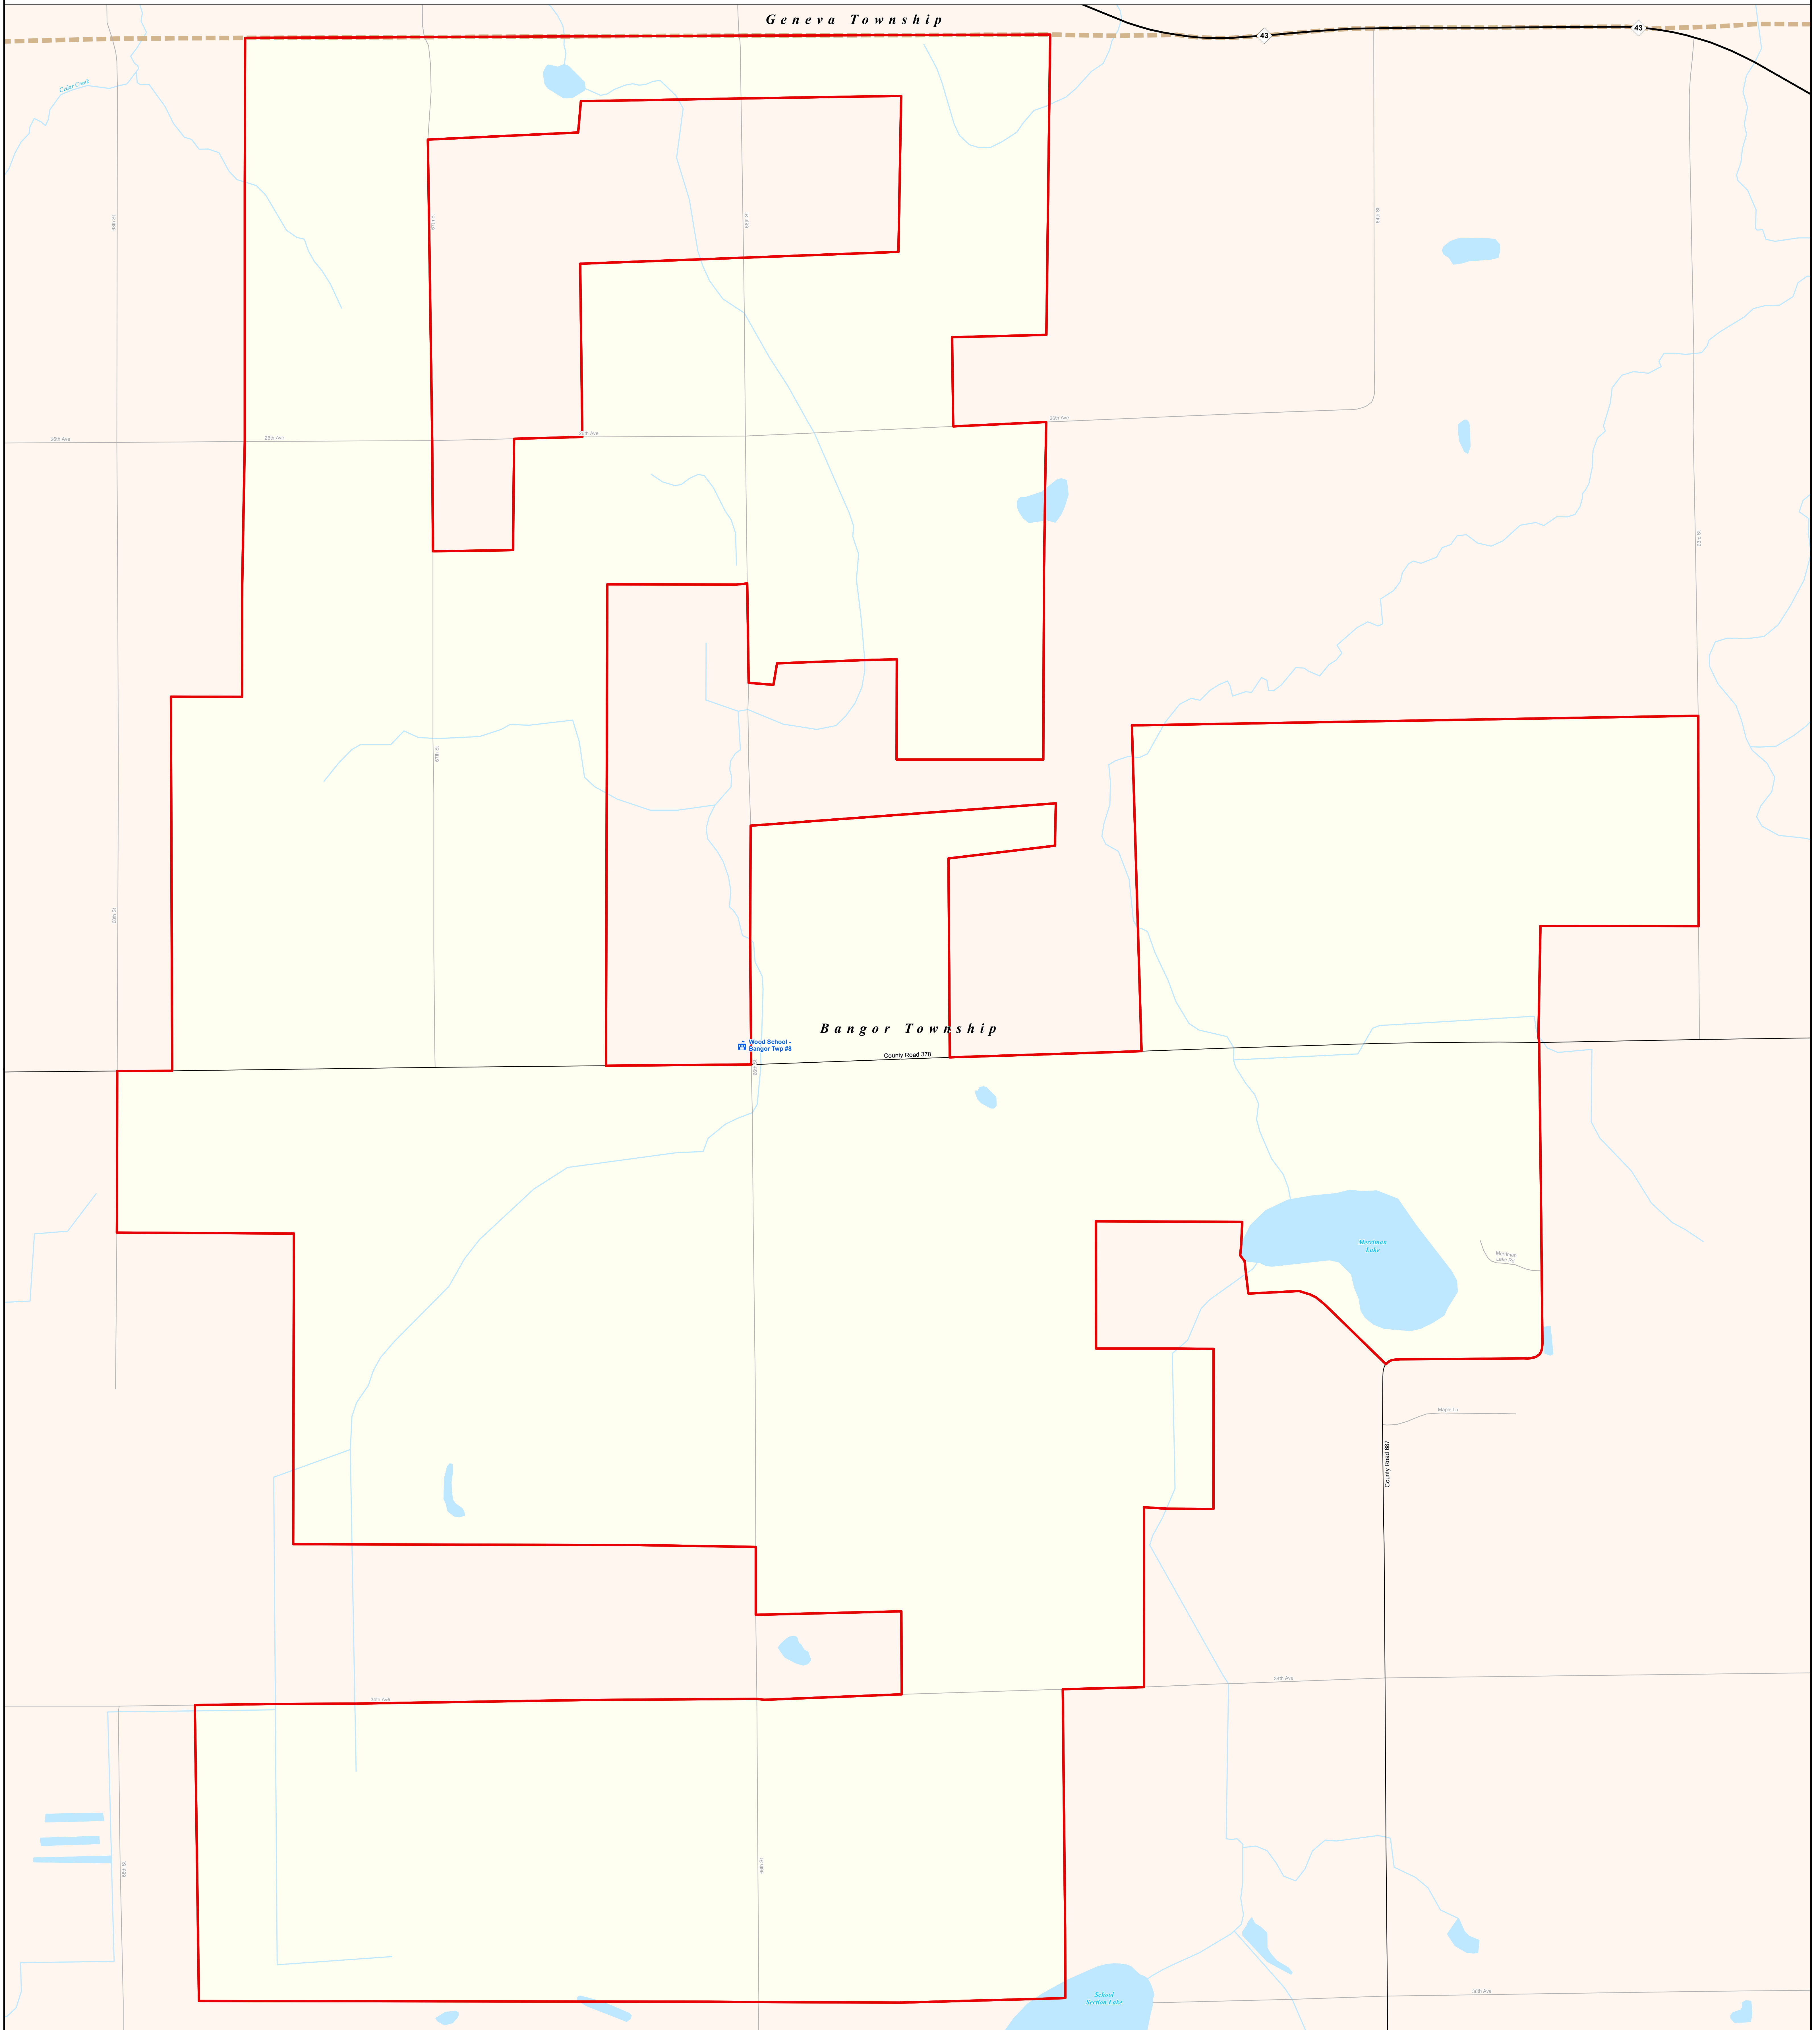

*BANGOR TOWNSHIP S/D #8

Van Buren ISD

*Note: Non K-12 School Districts identified with Asterisk (*) in Name

11/14/13

Legend	
School District	School District
County	School
City	Freeway
Township	Highway
Village	Primary Road
Census Designated Place	Local Road
School District	Railroad
School District	Water Feature
School District	River, Stream, or Drain

Source: Michigan Geographic Framework, v13a